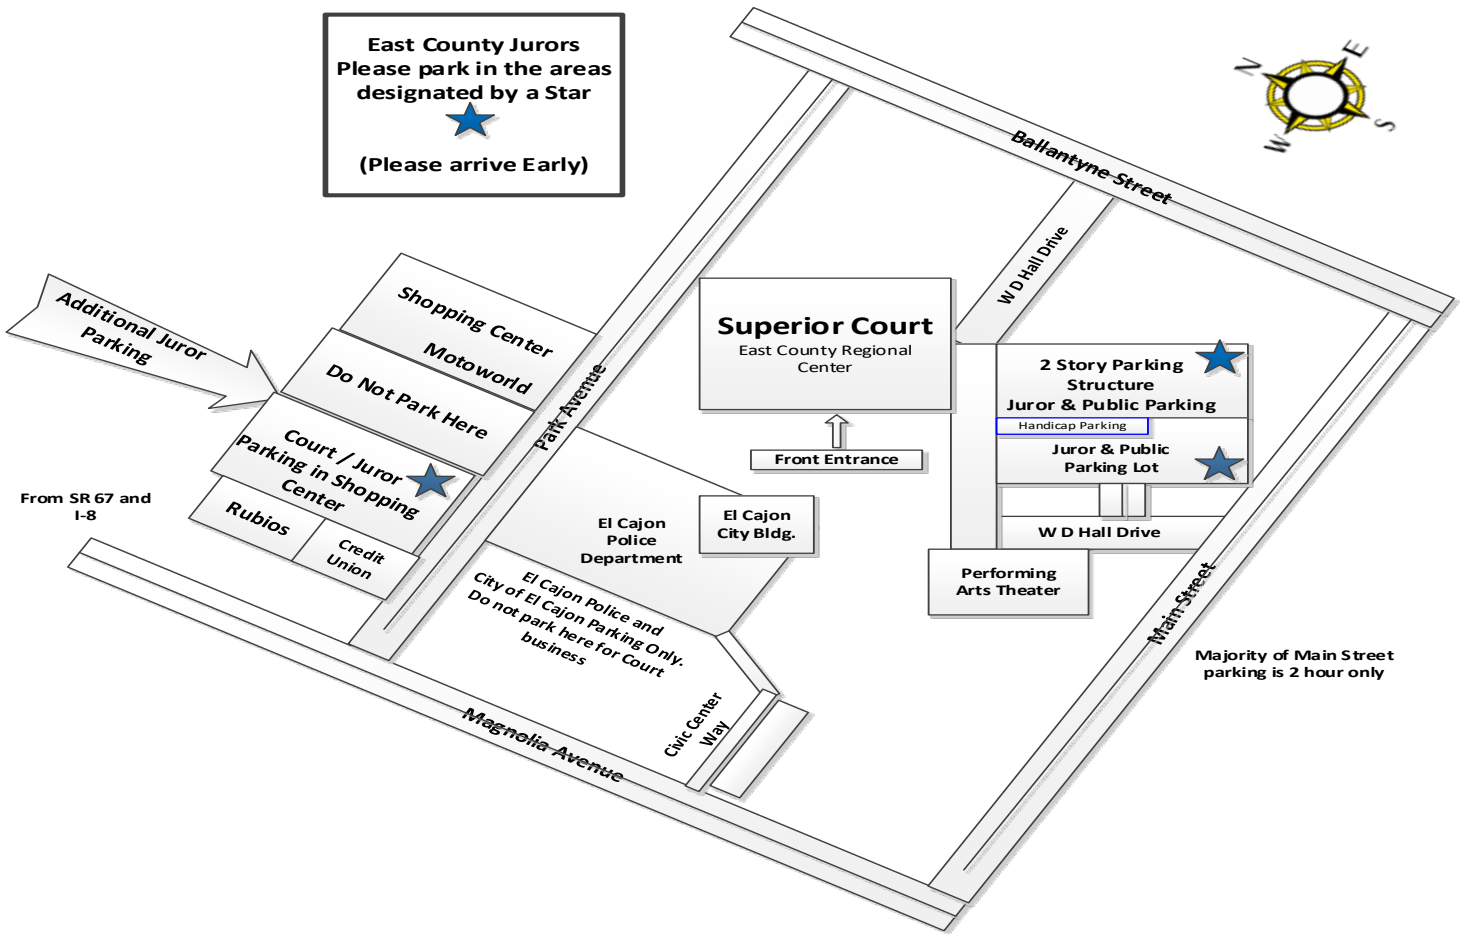

East County Jurors
Please park in the areas
designated by a Star

(Please arrive Early)

From SR 67 and I-8

Majority of Main Street parking is 2 hour only